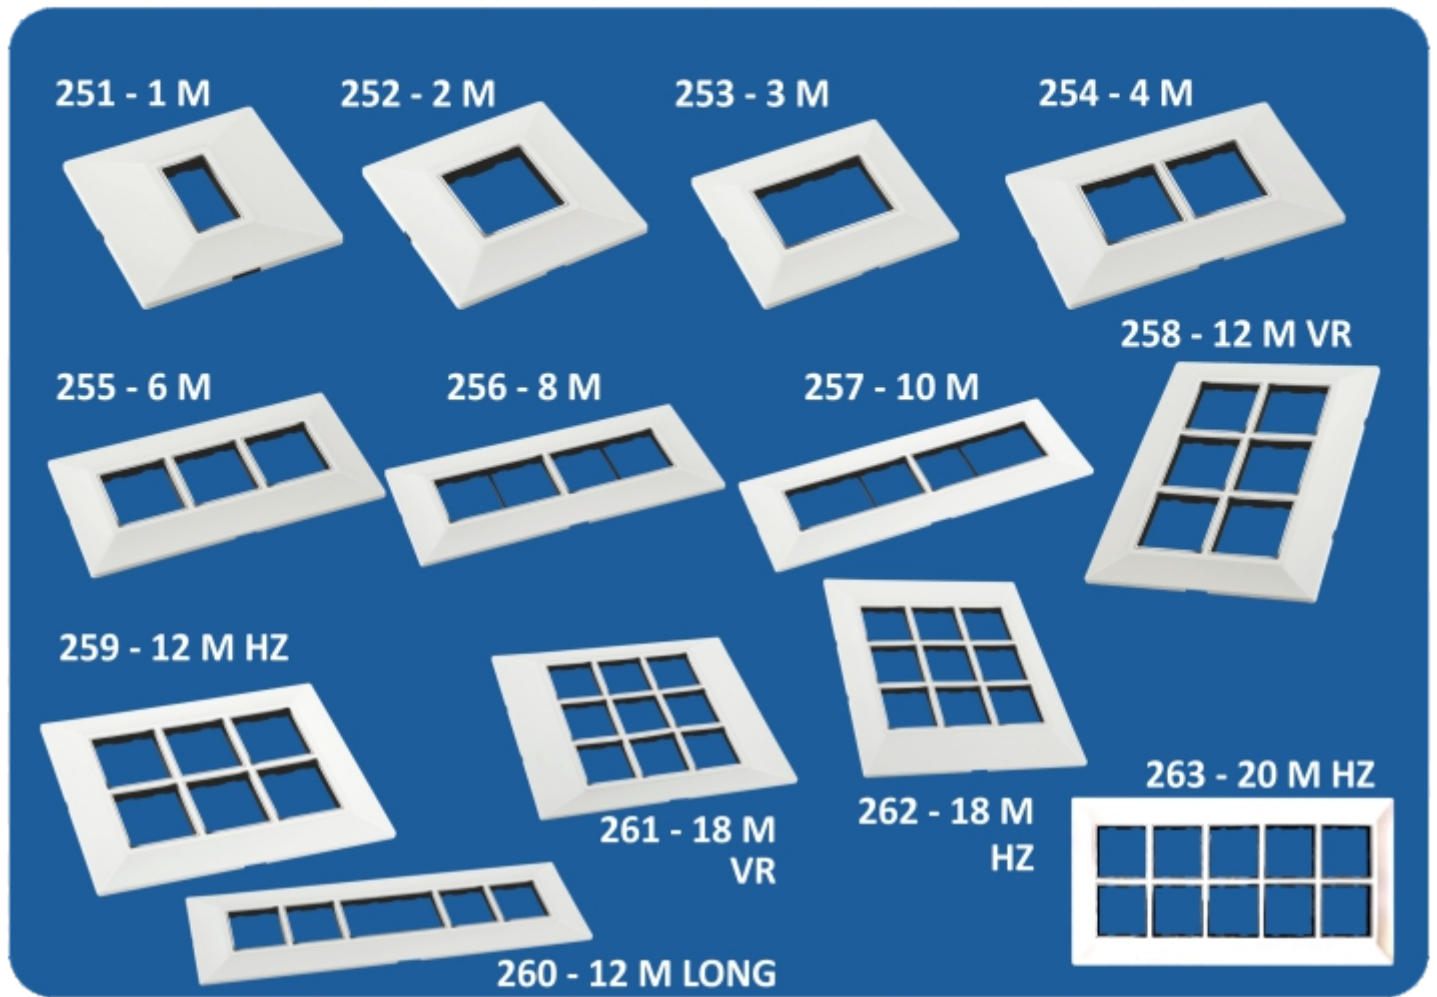

HSN CODE : 85381010

MODULAR PLATE WOODY WHITE SILVERLINE

CODE	SIZE	WAY	PCS in PKT
251	WOODY SILVERLINE / 4.5 x 4.5 inch	1 M	20
252	WOODY SILVERLINE / 4.5 x 4.5 inch	2 M	20
253	WOODY SILVERLINE / 5 x 4.5 inch	3 M	20
254	WOODY SILVERLINE / 7 x 4.5 inch	4 M	20
255	WOODY SILVERLINE / 9 x 4.5 inch	6 M	10
256	WOODY SILVERLINE / 11 x 4.5 inch	8 M	10
257	WOODY SILVERLINE / 13 x 4.5 inch	10 M	10
258	WOODY SILVERLINE / 7 x 9 inch	12 M VR	10
259	WOODY SILVERLINE / 9 x 7 inch	12 M HZ	10
260	WOODY SILVERLINE / 14 x 4.5 inch	12 M LONG	10
261	WOODY SILVERLINE / 9 x 11 inch	18 M VR	10
262	WOODY SILVERLINE / 11 x 9 inch	18 M HZ	10
263	WOODY SILVERLINE / 13 x 7 inch	20 M	10