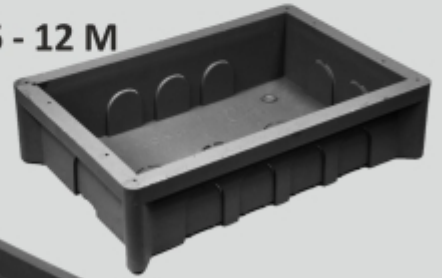

AirFit™
ALWAYS THE BEST

PVC CONCEALED BOX

HSN CODE : 85381010

CONCEALED BOX PVC

3" x 3" / 8501 - 1M - 2 M

8502 - 3 M

8503 - 4 M

8504 - 6 M

8505 - 8 M HZ

8506 - 12 M

8507 - 16 M

8508 - 18 M

8521 - FAN BOX

8531
ROUND
LED BOX

CODE	SIZE	WAY	PCS in PKT	PKT in BAG
8501	CONCEALED BOX PVC	1-2 M (3"x3")	20	40
8502	CONCEALED BOX PVC	3 M	20	32
8503	CONCEALED BOX PVC	4 M	20	20
8504	CONCEALED BOX PVC	6 M	20	16
8505	CONCEALED BOX PVC	8 M HZ	20	12
8506	CONCEALED BOX PVC	12 M	10	16
8507	CONCEALED BOX PVC	16 M	10	12
8508	CONCEALED BOX PVC	18 M	10	12
8521	CONSEALED FAN BOX PVC	8 MM ROD	40	4
8531	CONSEALED ROUND LED BOX PVC		100	9