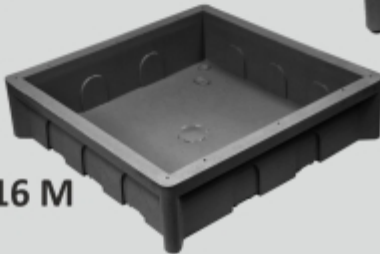

AirFit™
ALWAYS THE BEST

PVC CONCEALED BOX

HSN CODE : 85381010

CONCEALED BOX PVC

3" x 3" / 8501 - 1M - 2 M

8502 - 3 M

8503 - 4 M

8504 - 6 M

8505 - 8 M HZ

8506 - 12 M

8507 - 16 M

8508 - 18 M

8521 - FAN BOX

8531
ROUND
LED BOX

CODE	SIZE	WAY	PCS in PKT	PKT in BAG
8501	CONCEALED BOX PVC	1-2 M (3"x3")	20	40
8502	CONCEALED BOX PVC	3 M	20	32
8503	CONCEALED BOX PVC	4 M	20	20
8504	CONCEALED BOX PVC	6 M	20	16
8505	CONCEALED BOX PVC	8 M HZ	20	12
8506	CONCEALED BOX PVC	12 M	10	16
8507	CONCEALED BOX PVC	16 M	10	12
8508	CONCEALED BOX PVC	18 M	10	12
8521	CONSEALED FAN BOX PVC	8 MM ROD	40	4
8531	CONSEALED ROUND LED BOX PVC		100	9