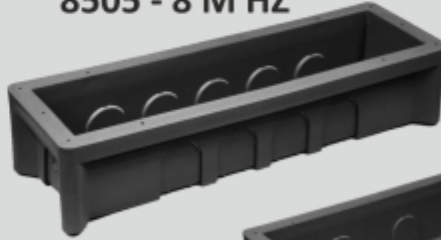

AirFit™
ALWAYS THE BEST

PVC CONCEALED BOX

HSN CODE : 85381010

CONCEALED BOX PVC

3" x 3" / 8501 - 1M - 2 M

8502 - 3 M

8503 - 4 M

8504 - 6 M

8505 - 8 M HZ

8506 - 12 M

8507 - 16 M

8508 - 18 M

8521 - FAN BOX

8531
ROUND
LED BOX

CODE	SIZE	WAY	PCS in PKT	PKT in BAG
8501	CONCEALED BOX PVC	1-2 M (3"x3")	20	40
8502	CONCEALED BOX PVC	3 M	20	32
8503	CONCEALED BOX PVC	4 M	20	20
8504	CONCEALED BOX PVC	6 M	20	16
8505	CONCEALED BOX PVC	8 M HZ	20	12
8506	CONCEALED BOX PVC	12 M	10	16
8507	CONCEALED BOX PVC	16 M	10	12
8508	CONCEALED BOX PVC	18 M	10	12
8521	CONSEALED FAN BOX PVC	8 MM ROD	40	4
8531	CONSEALED ROUND LED BOX PVC		100	9