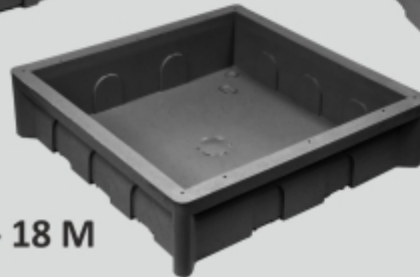

AirFit™
ALWAYS THE BEST

PVC CONCEALED BOX

HSN CODE : 85381010

CONCEALED BOX PVC

3" x 3" / 8501 - 1M - 2 M

8502 - 3 M

8503 - 4 M

8504 - 6 M

8505 - 8 M HZ

8506 - 12 M

8507 - 16 M

8508 - 18 M

8521 - FAN BOX

8531
ROUND
LED BOX

CODE	SIZE	WAY	PCS in PKT	PKT in BAG
8501	CONCEALED BOX PVC	1-2 M (3"x3")	20	40
8502	CONCEALED BOX PVC	3 M	20	32
8503	CONCEALED BOX PVC	4 M	20	20
8504	CONCEALED BOX PVC	6 M	20	16
8505	CONCEALED BOX PVC	8 M HZ	20	12
8506	CONCEALED BOX PVC	12 M	10	16
8507	CONCEALED BOX PVC	16 M	10	12
8508	CONCEALED BOX PVC	18 M	10	12
8521	CONSEALED FAN BOX PVC	8 MM ROD	40	4
8531	CONSEALED ROUND LED BOX PVC		100	9