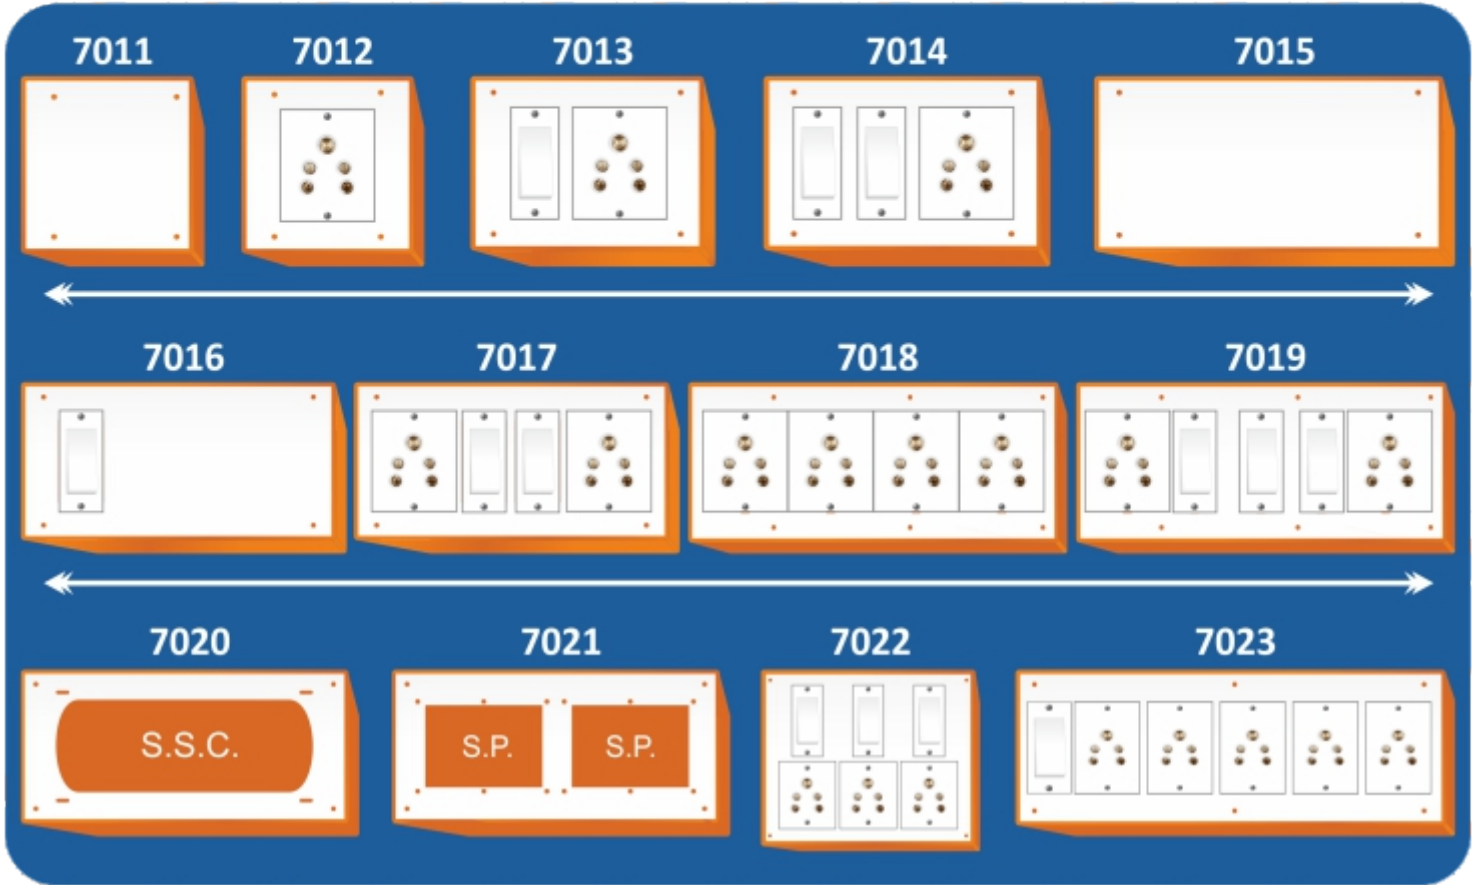

AirFit™
ALWAYS THE BEST

PVC WOODEN SWITCH BOARD

HSN CODE : 85381010

PVC WOODEN SWITCH BOARD

CODE	SIZE	WAY	PCS in PKT	PKT in CRT
7011	H 3.5" X L 3.5" X W 1"	PLAIN	20	36
7012	H 3.5" X L 3.5" X W 1"	1 WAY	20	36
7013	H 3.5" X L 4.0" X W 1"	1+1	20	32
7014	H 3.5" X L 5.0" X W 1"	2+1	20	28
7015	H 3.5" X L 7.0" X W 1"	PLAIN	20	24
7016	H 3.5" X L 7.0" X W 1"	1 WAY	20	24
7017	H 3.5" X L 7.0" X W 1"	2+2 & 3+1	20	24
7018	H 3.5" X L 8.0" X W 2"	2+2	20	16
7019	H 3.5" X L 8.0" X W 2"	4+1 & 3+2	20	16
7020	H 4.0" X L 7.0" X W 2"	S.S.C	20	16
7021	H 4.0" X L 7.0" X W 2"	S.P	20	16
7022	H 6.0" X L 6.0" X W 2"	6 WAY	20	10
7023	H 4.0" X L 10.0" X W 2"	6 WAY & 5+1	20	10

HSN CODE : 85381010

PVC WOODEN SWITCH BOARD

7024 / 7061 7025 / 7062 7026 / 7063

4 WAY 5 WAY 6 WAY

7027 / 7064 7028 / 7065 7029 / 7066

7 WAY 8 WAY PLAIN

CODE	SIZE	WAY	PCS in PKT	PKT in CRT
7024 to 7029	H 6.0" X L 8.0" X W 2"	4 to 8 WAY, PLAIN	20	10
7061 to 7066	H 6.0" X L 8.0" X W 1"	4 to 8 WAY, PLAIN	20	12

7030 / 7067 7031 / 7068 7032 / 7069

6 WAY 7 WAY 8 WAY

7033 / 7070 7034 / 7071 7035 7036

9 WAY 10 WAY S.P. + S.P. S.S.C. + S.S.C.

CODE	SIZE	WAY	PCS in PKT	PKT in CRT
7030 to 7036	H 8.0" X L 6.0" X W 2"	6 to 10 WAY, SP, SSC	20	10
7067 to 7071	H 8.0" X L 6.0" X W 1"	6 to 10 WAY	20	12

HSN CODE : 85381010

PVC WOODEN SWITCH BOARD

CODE	SIZE	WAY	PCS in PKT	PKT in CRT
7037 to 7045	H 9.0" X L 7.0" X W 2"	4 to 12 WAY	10	12

CODE	SIZE	WAY	PCS in PKT	PKT in CRT
7046 to 7055	H 10.0" X L 8.0" X W 2"	4 to 12 WAY, PLAIN	10	12