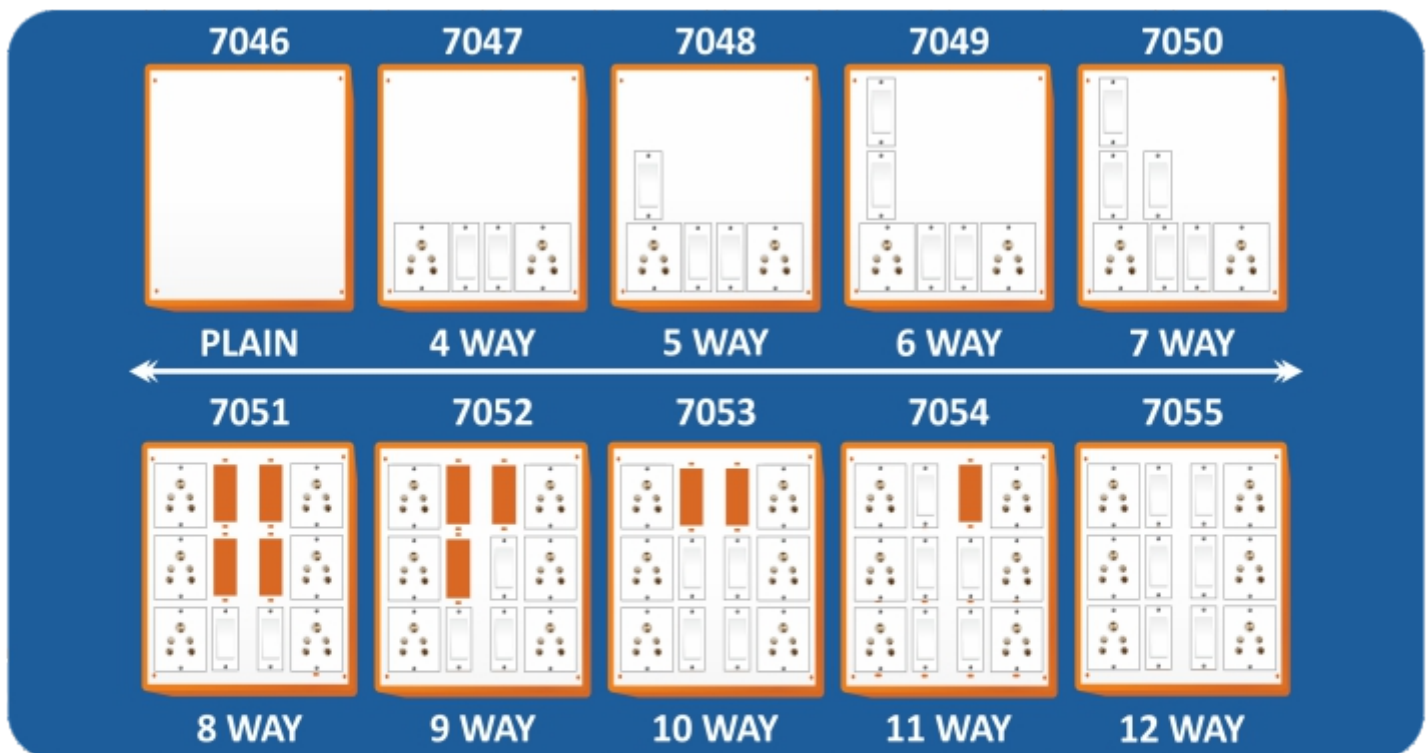

AirFit™
ALWAYS THE BEST

PVC WOODEN SWITCH BOARD

HSN CODE : 85381010

PVC WOODEN SWITCH BOARD

CODE	SIZE	WAY	PCS in PKT	PKT in CRT
7011	H 3.5" X L 3.5" X W 1"	PLAIN	20	36
7012	H 3.5" X L 3.5" X W 1"	1 WAY	20	36
7013	H 3.5" X L 4.0" X W 1"	1+1	20	32
7014	H 3.5" X L 5.0" X W 1"	2+1	20	28
7015	H 3.5" X L 7.0" X W 1"	PLAIN	20	24
7016	H 3.5" X L 7.0" X W 1"	1 WAY	20	24
7017	H 3.5" X L 7.0" X W 1"	2+2 & 3+1	20	24
7018	H 3.5" X L 8.0" X W 2"	2+2	20	16
7019	H 3.5" X L 8.0" X W 2"	4+1 & 3+2	20	16
7020	H 4.0" X L 7.0" X W 2"	S.S.C	20	16
7021	H 4.0" X L 7.0" X W 2"	S.P	20	16
7022	H 6.0" X L 6.0" X W 2"	6 WAY	20	10
7023	H 4.0" X L 10.0" X W 2"	6 WAY & 5+1	20	10

HSN CODE : 85381010

PVC WOODEN SWITCH BOARD

7024 / 7061 7025 / 7062 7026 / 7063

4 WAY 5 WAY 6 WAY

7027 / 7064 7028 / 7065 7029 / 7066

7 WAY 8 WAY PLAIN

CODE	SIZE	WAY	PCS in PKT	PKT in CRT
7024 to 7029	H 6.0" X L 8.0" X W 2"	4 to 8 WAY, PLAIN	20	10
7061 to 7066	H 6.0" X L 8.0" X W 1"	4 to 8 WAY, PLAIN	20	12

7030 / 7067 7031 / 7068 7032 / 7069

6 WAY 7 WAY 8 WAY

7033 / 7070 7034 / 7071 7035 7036

9 WAY 10 WAY S.P. + S.P. S.S.C. + S.S.C.

CODE	SIZE	WAY	PCS in PKT	PKT in CRT
7030 to 7036	H 8.0" X L 6.0" X W 2"	6 to 10 WAY, SP, SSC	20	10
7067 to 7071	H 8.0" X L 6.0" X W 1"	6 to 10 WAY	20	12

HSN CODE : 85381010

PVC WOODEN SWITCH BOARD

CODE	SIZE	WAY	PCS in PKT	PKT in CRT
7037 to 7045	H 9.0" X L 7.0" X W 2"	4 to 12 WAY	10	12

CODE	SIZE	WAY	PCS in PKT	PKT in CRT
7046 to 7055	H 10.0" X L 8.0" X W 2"	4 to 12 WAY, PLAIN	10	12